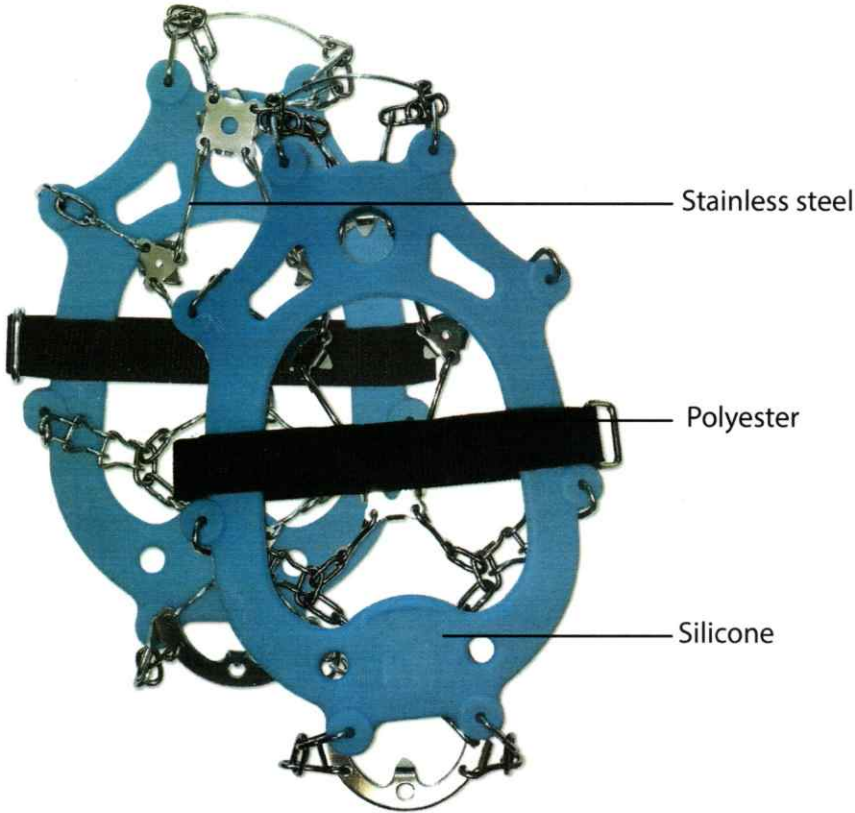

CRAMPONS

Art. R-124 ICE/SNOW

size based on color

S	M	L	XL
34-37	38-41	42-44	45-48
			

Art. R-101 CITY

6 spare parts included

sizes (single color)

S	M	L	XL
34-37	38-41	42-44	45-48