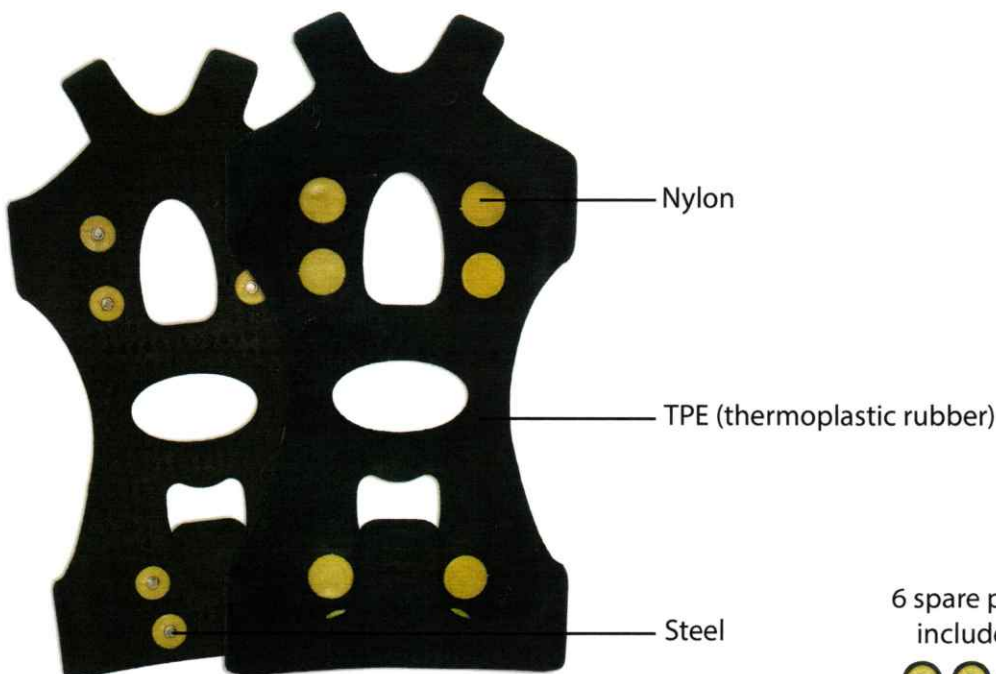

CRAMPONS

Art. R-124 ICE/SNOW

size based on color

S	M	L	XL
34-37	38-41	42-44	45-48
			

Art. R-101 CITY

6 spare parts included

sizes (single color)

S	M	L	XL
34-37	38-41	42-44	45-48